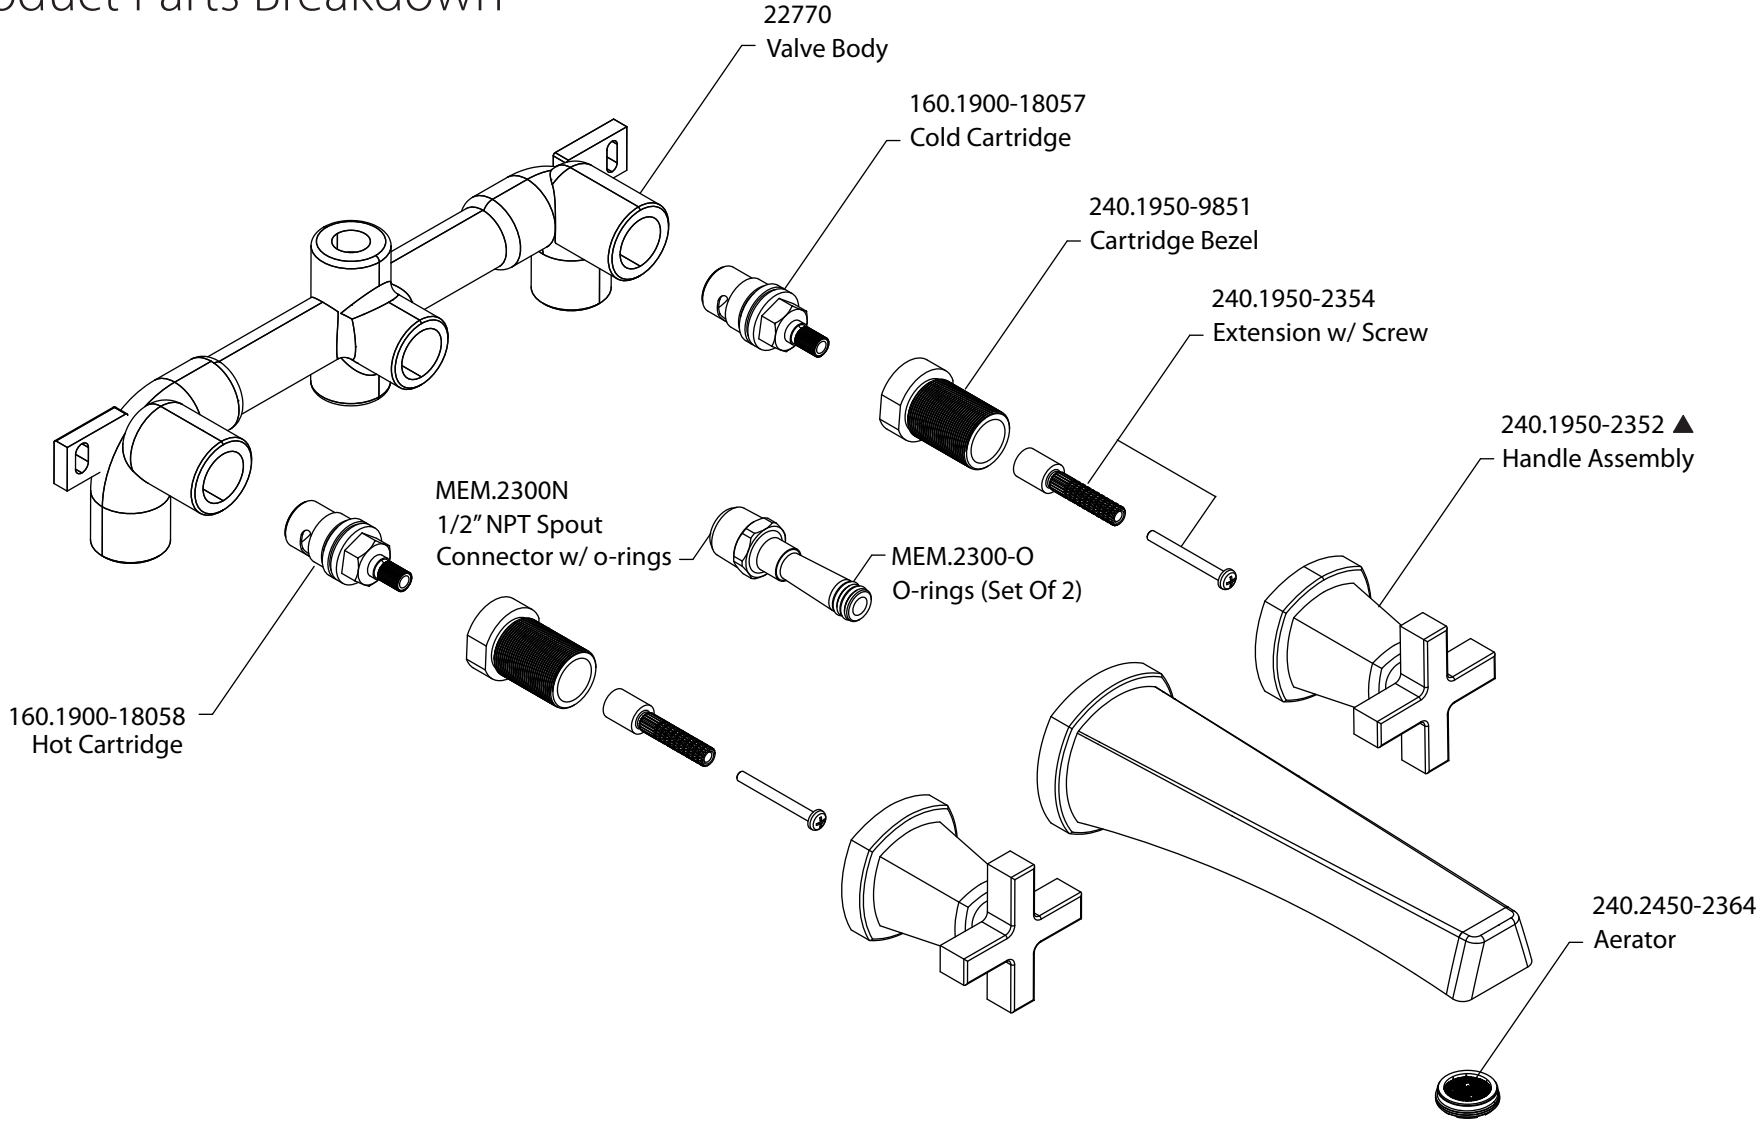

Product Parts Breakdown

isenberg
innovation+design

240.2450